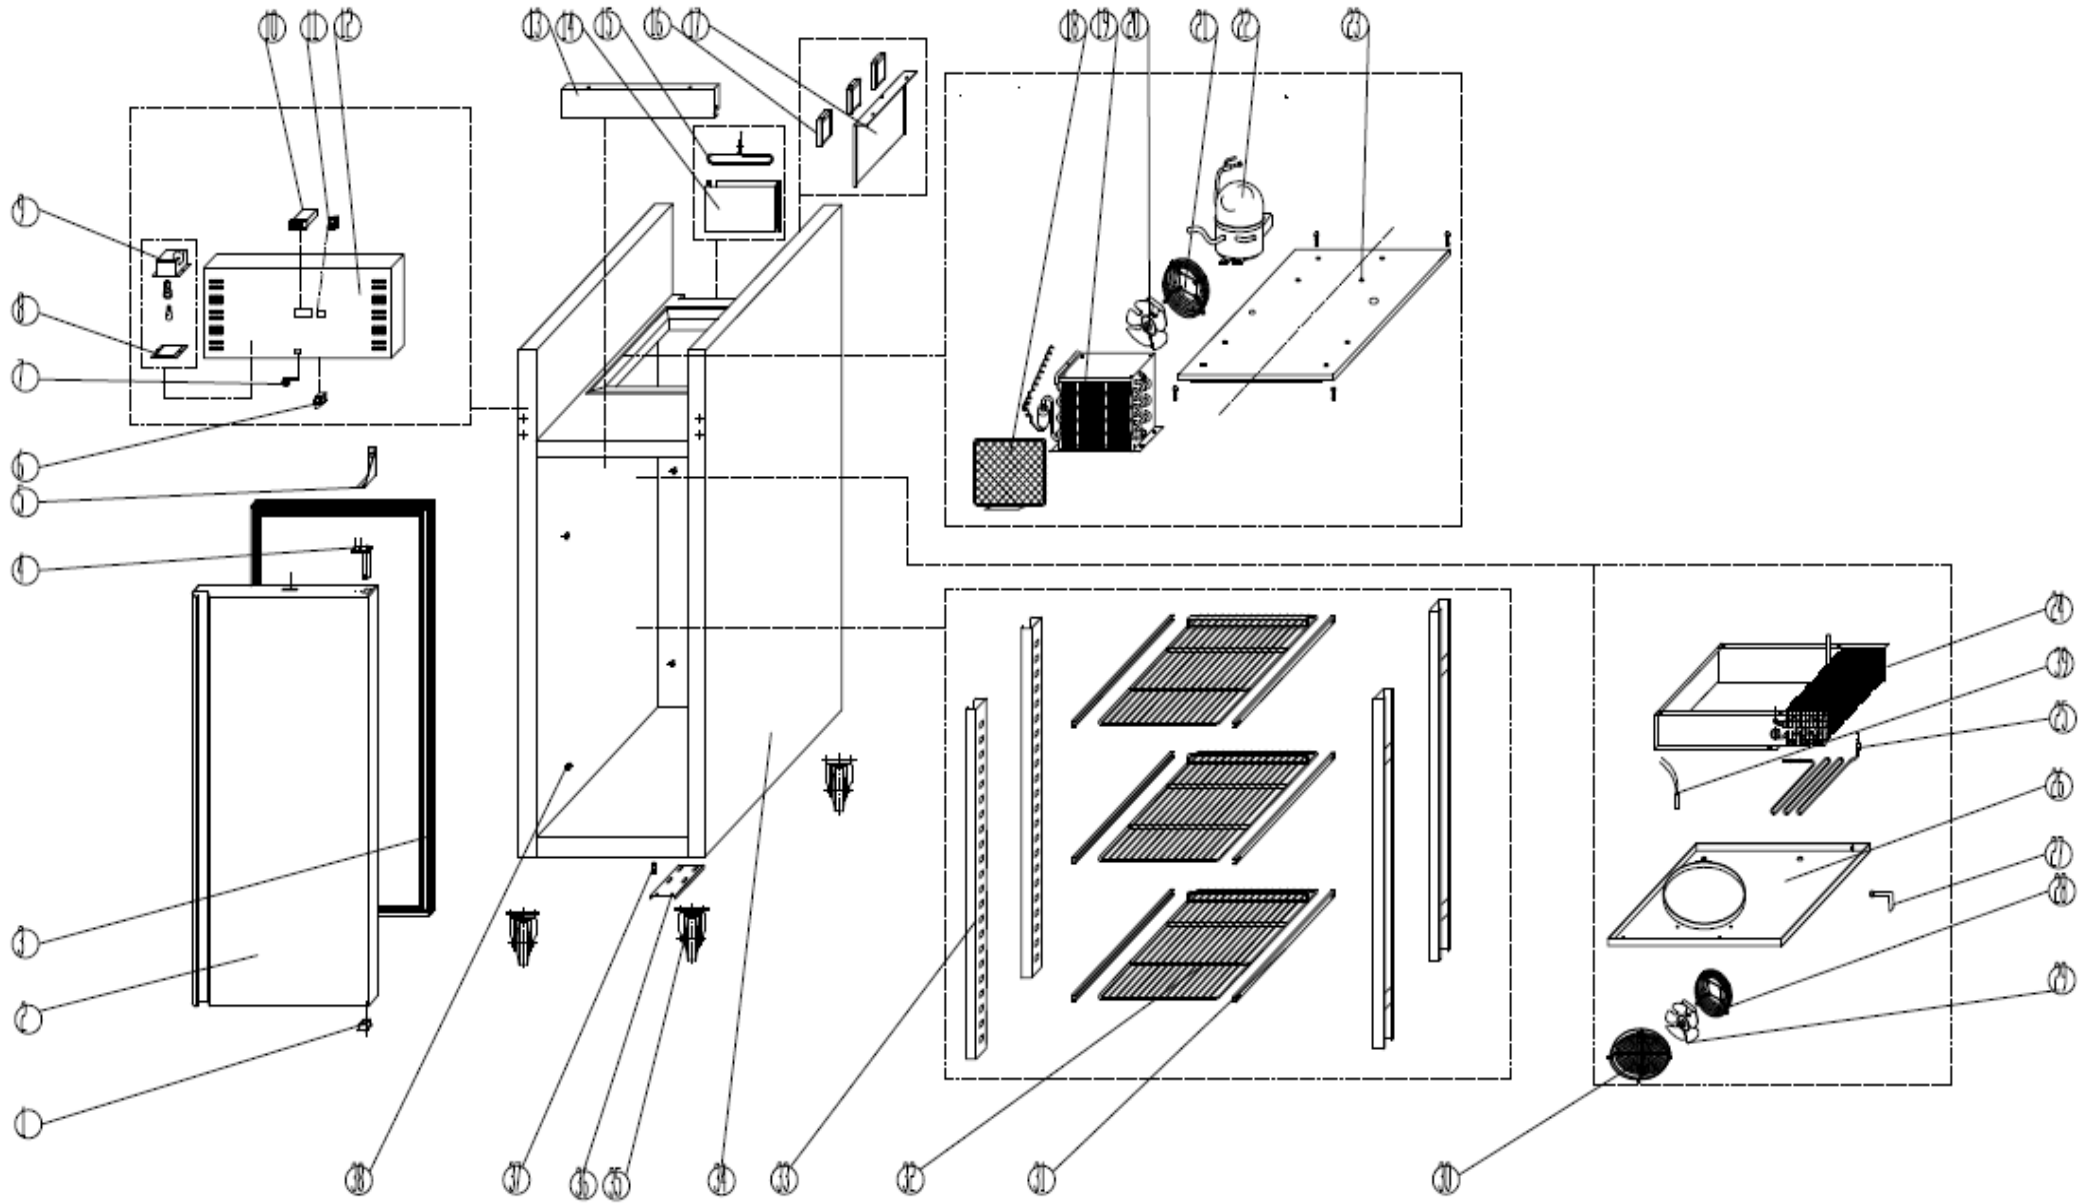

Exploded diagram and spare parts list

U633

Machine	Explode	Code	Description
U633 Polar Single Solid Door FreezerSt/St - 650Ltr	1	AB287	Lower Hinge Axis Jacket
U633 Polar Single Solid Door FreezerSt/St - 650Ltr	2		Door
U633 Polar Single Solid Door FreezerSt/St - 650Ltr	3	AB325	Gasket
U633 Polar Single Solid Door FreezerSt/St - 650Ltr	4	AB346	Door Spring
U633 Polar Single Solid Door FreezerSt/St - 650Ltr	5	AB980	Upper Hinge
U633 Polar Single Solid Door FreezerSt/St - 650Ltr	6	AB888	Door Switch
U633 Polar Single Solid Door FreezerSt/St - 650Ltr	7	AD028	Lock
U633 Polar Single Solid Door FreezerSt/St - 650Ltr	8	AA005	Lamp Cover
U633 Polar Single Solid Door FreezerSt/St - 650Ltr	9	AA002	Lamp
U633 Polar Single Solid Door FreezerSt/St - 650Ltr	10	AD728	Thermostat
U633 Polar Single Solid Door FreezerSt/St - 650Ltr	11	AB308	Main Switch
U633 Polar Single Solid Door FreezerSt/St - 650Ltr	12	AB927	Front Panel
U633 Polar Single Solid Door FreezerSt/St - 650Ltr	13		Inside Panel
U633 Polar Single Solid Door FreezerSt/St - 650Ltr	14	AB911	Water Box
U633 Polar Single Solid Door FreezerSt/St - 650Ltr	15		Discharge Pipe
U633 Polar Single Solid Door FreezerSt/St - 650Ltr	16	AA691	Junction Box
U633 Polar Single Solid Door FreezerSt/St - 650Ltr	17		Fixing Strip
U633 Polar Single Solid Door FreezerSt/St - 650Ltr	18	AB915	Filter
U633 Polar Single Solid Door FreezerSt/St - 650Ltr	19	AB868	Condenser
U633 Polar Single Solid Door FreezerSt/St - 650Ltr	20	AB312	Condenser Fan
U633 Polar Single Solid Door FreezerSt/St - 650Ltr	21	AB850	Basket Guard Grill
U633 Polar Single Solid Door FreezerSt/St - 650Ltr	22	AB863	Compressor
U633 Polar Single Solid Door FreezerSt/St - 650Ltr	23		Unit Board
U633 Polar Single Solid Door FreezerSt/St - 650Ltr	24	AB906	Evaporator
U633 Polar Single Solid Door FreezerSt/St - 650Ltr	25		Heating Element
U633 Polar Single Solid Door FreezerSt/St - 650Ltr	26		Fan Support
U633 Polar Single Solid Door FreezerSt/St - 650Ltr	27		Water Pipe
U633 Polar Single Solid Door FreezerSt/St - 650Ltr	28		Basket Guard Grill
U633 Polar Single Solid Door FreezerSt/St - 650Ltr	29	AB870	Evaporator Fan
U633 Polar Single Solid Door FreezerSt/St - 650Ltr	30		Fan Grill
U633 Polar Single Solid Door FreezerSt/St - 650Ltr	31	AB413	Left Guide
U633 Polar Single Solid Door FreezerSt/St - 650Ltr	31	AB412	Right Guide
U633 Polar Single Solid Door FreezerSt/St - 650Ltr	32	AB962	Shelf
U633 Polar Single Solid Door FreezerSt/St - 650Ltr	33		Support
U633 Polar Single Solid Door FreezerSt/St - 650Ltr	34		Body
U633 Polar Single Solid Door FreezerSt/St - 650Ltr	35	AB328	Braked Castor
U633 Polar Single Solid Door FreezerSt/St - 650Ltr	35	AB856	Standard Castor
U633 Polar Single Solid Door FreezerSt/St - 650Ltr	35	AE824	Wheel Set
U633 Polar Single Solid Door FreezerSt/St - 650Ltr	36		Lower Hinge
U633 Polar Single Solid Door FreezerSt/St - 650Ltr	37	AB356	Lower Hinge Axis
U633 Polar Single Solid Door FreezerSt/St - 650Ltr	38		Support Located Nut
U633 Polar Single Solid Door FreezerSt/St - 650Ltr	39	AB955	Protector For Heating Element